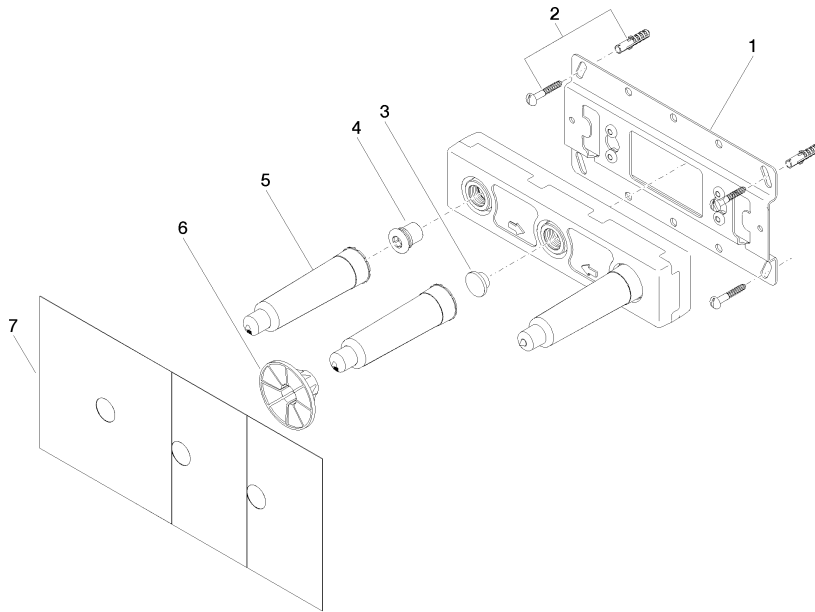

Concealed wall-mounted mixer centred spout -

35 700 970

- 3x dust cover
- 2x female thread 1/2" connections
- 1x female thread 1/2" outlet
- 3x sealing plug 1/2"
- gauge 100 mm
- lead-free

NOTE: Important for certain series!
Due to minimum rough-in requirements, a framing
of 2x6 studs is needed.

Concealed wall-mounted mixer centred spout -

35 700 970

Certificates

IAPMO_6397 (2).

Concealed wall-mounted mixer centred spout -

35 700 970

Spare parts list

No.	Item Number	Name	Quantity used	Delivery time
1	04 17 20 251 00 90	base	1	60
2	04 30 31 024 01 90	fixing set	2	2
3	09 31 20 092 90	plug	1	2
4	04 31 20 037 00 90	plug	3	2
5	04 21 02 173 01 90	cap	2	2
6	90 23 01 174 00 90	sleeve	1	2
7	04 14 03 072 01 90	gasket kit	3	2